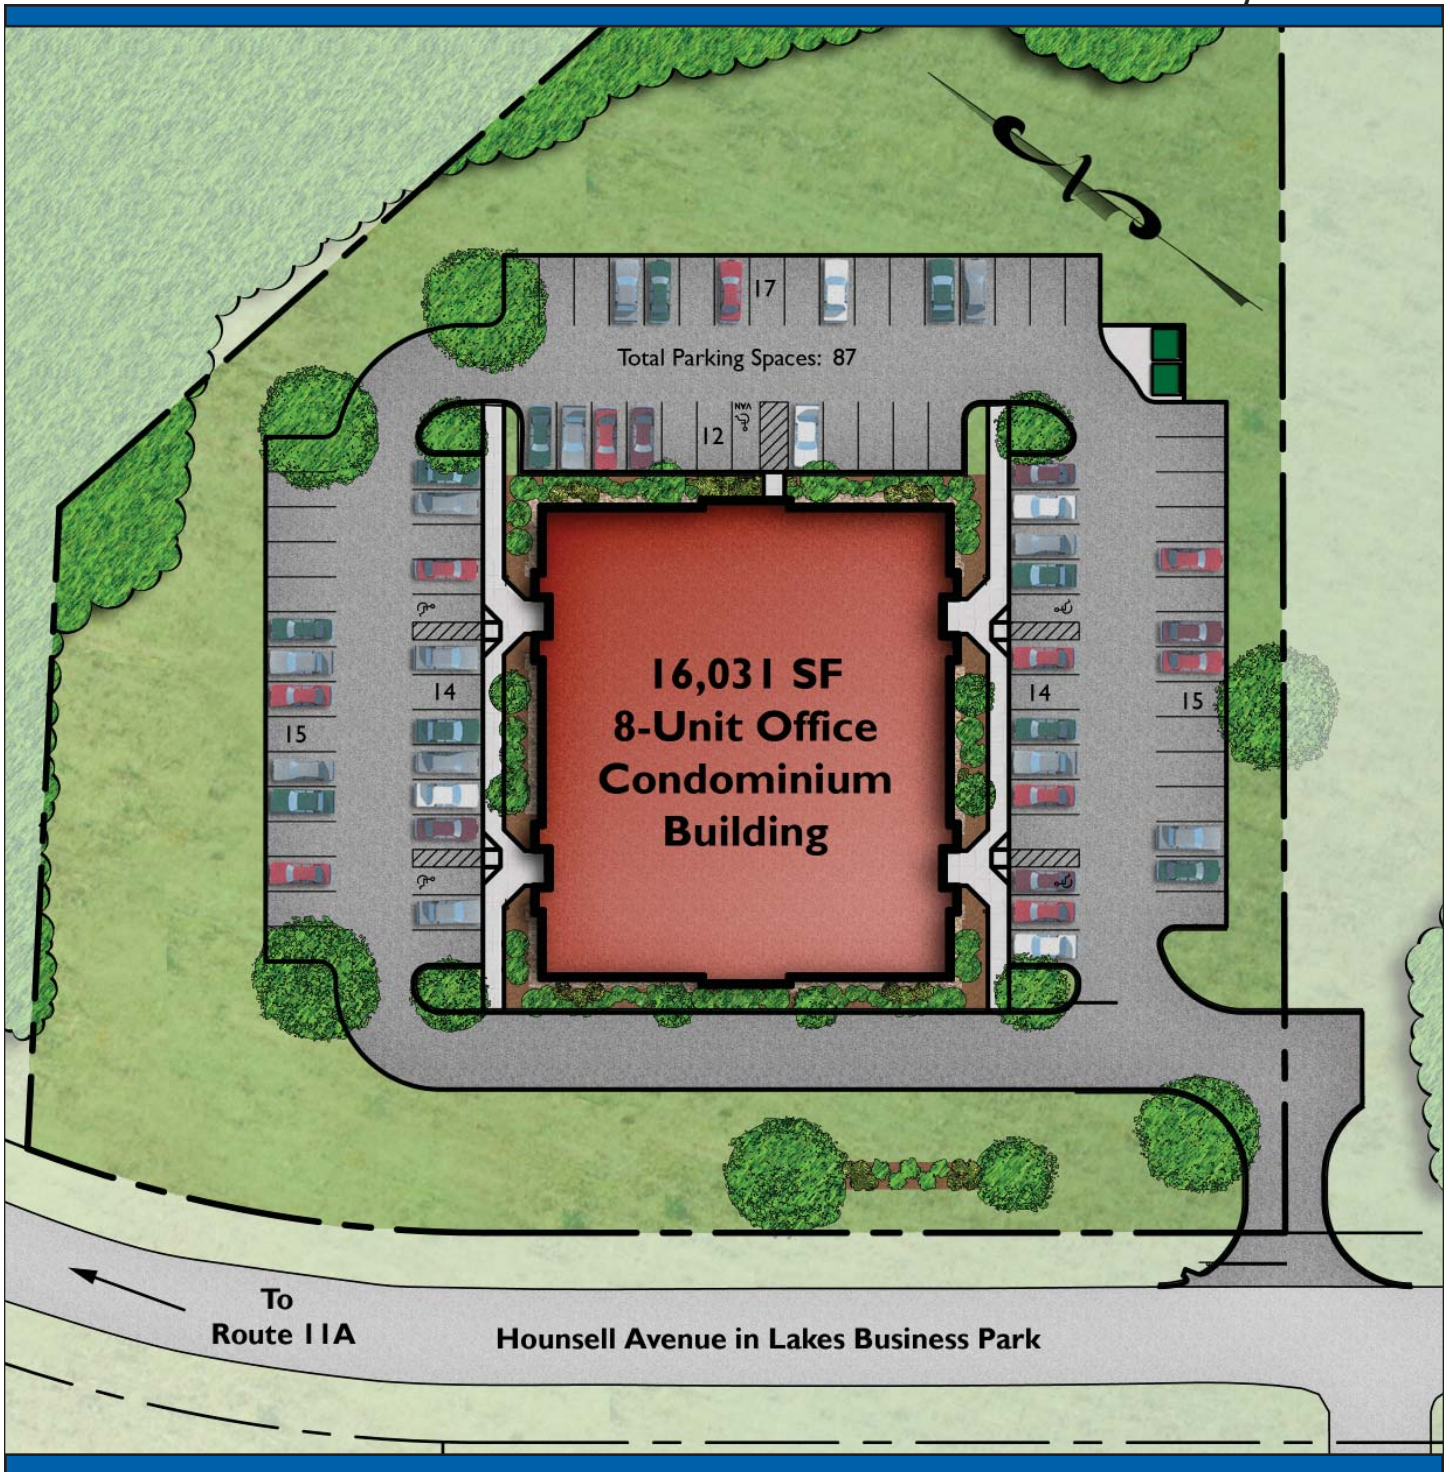

LAKES PROFESSIONAL CENTER

369 Hounsell Avenue, Gilford, New Hampshire

Conceptual Site Plan

For Sales and Leasing Contact:

Greg Kirsch
(603)-527-9090
gregk@opechee.com

www.LakesProfCenter.com

Developed by: