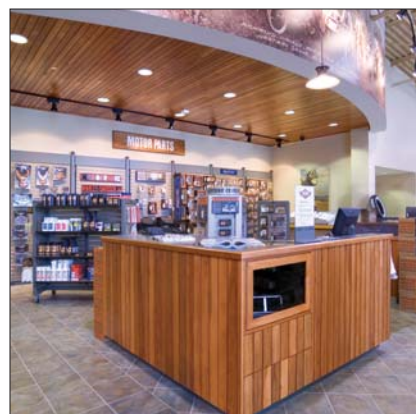

Homewood Suites, Dover, NH

Summit Rehabilitation

Redlon & Johnson

Dr. Marc Brown DDS

Rochester Harley-Davidson

Design Builder

11 Corporate Drive • Belmont, NH 03220
 Phone: 603.527.9090 • Fax: 603.527.9191
www.opechee.com • mail@opechee.com